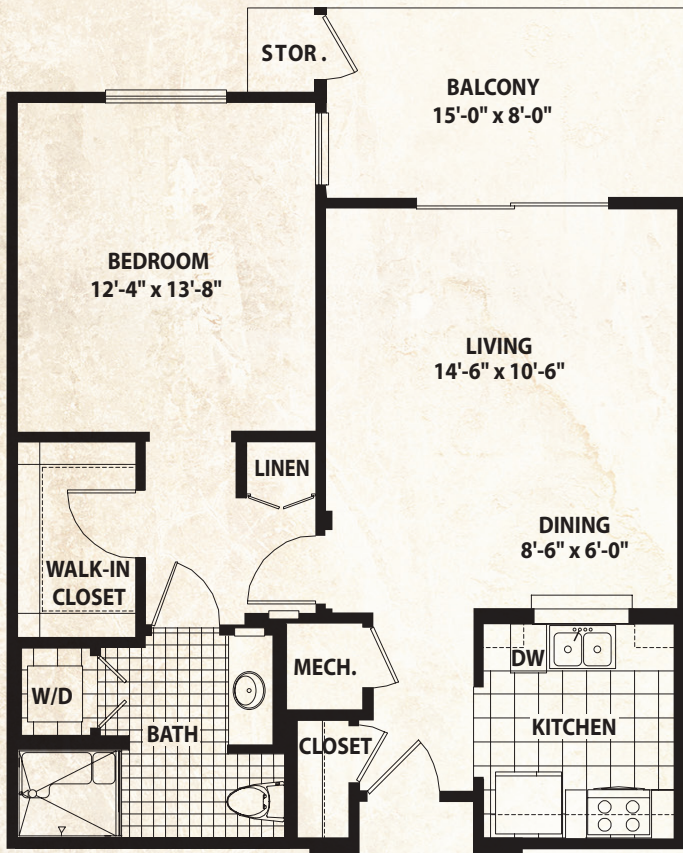

Palm

1 Bedroom/1 Bath
835 sq. ft.

Scale: 1/8" = 1'-0"

Date Palm

1 Bedroom/1½ Bath
835 sq. ft.

Scale: 1/8" = 1'-0"